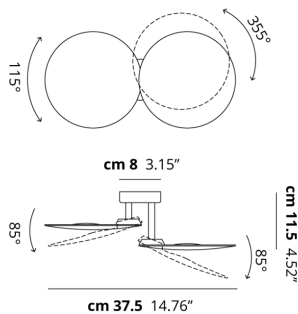

PUZZLE ROUND

Double Round

FEATURES

- Frame:** Metal
- Diffusor:** None
- Dimmable:** Yes
- Dimmer:** Not Included
- Bulb:** Included

BULB

LED 2700K 2 x 17W | 3400 lm

or

LED 3000K 2 x 18W | 3600 lm

SPECIFICATION SHEET

CERTIFICATION

PHOTOMETRIC CURVE

None

FRAME	DIFFUSOR	LED COLOUR	CODE
 Copperty Bronze	None	2700K	159008
 Matte White 9016	None	2700K	159003
 Copperty Bronze	None	3000K	159006
 Matte White 9016	None	3000K	159004